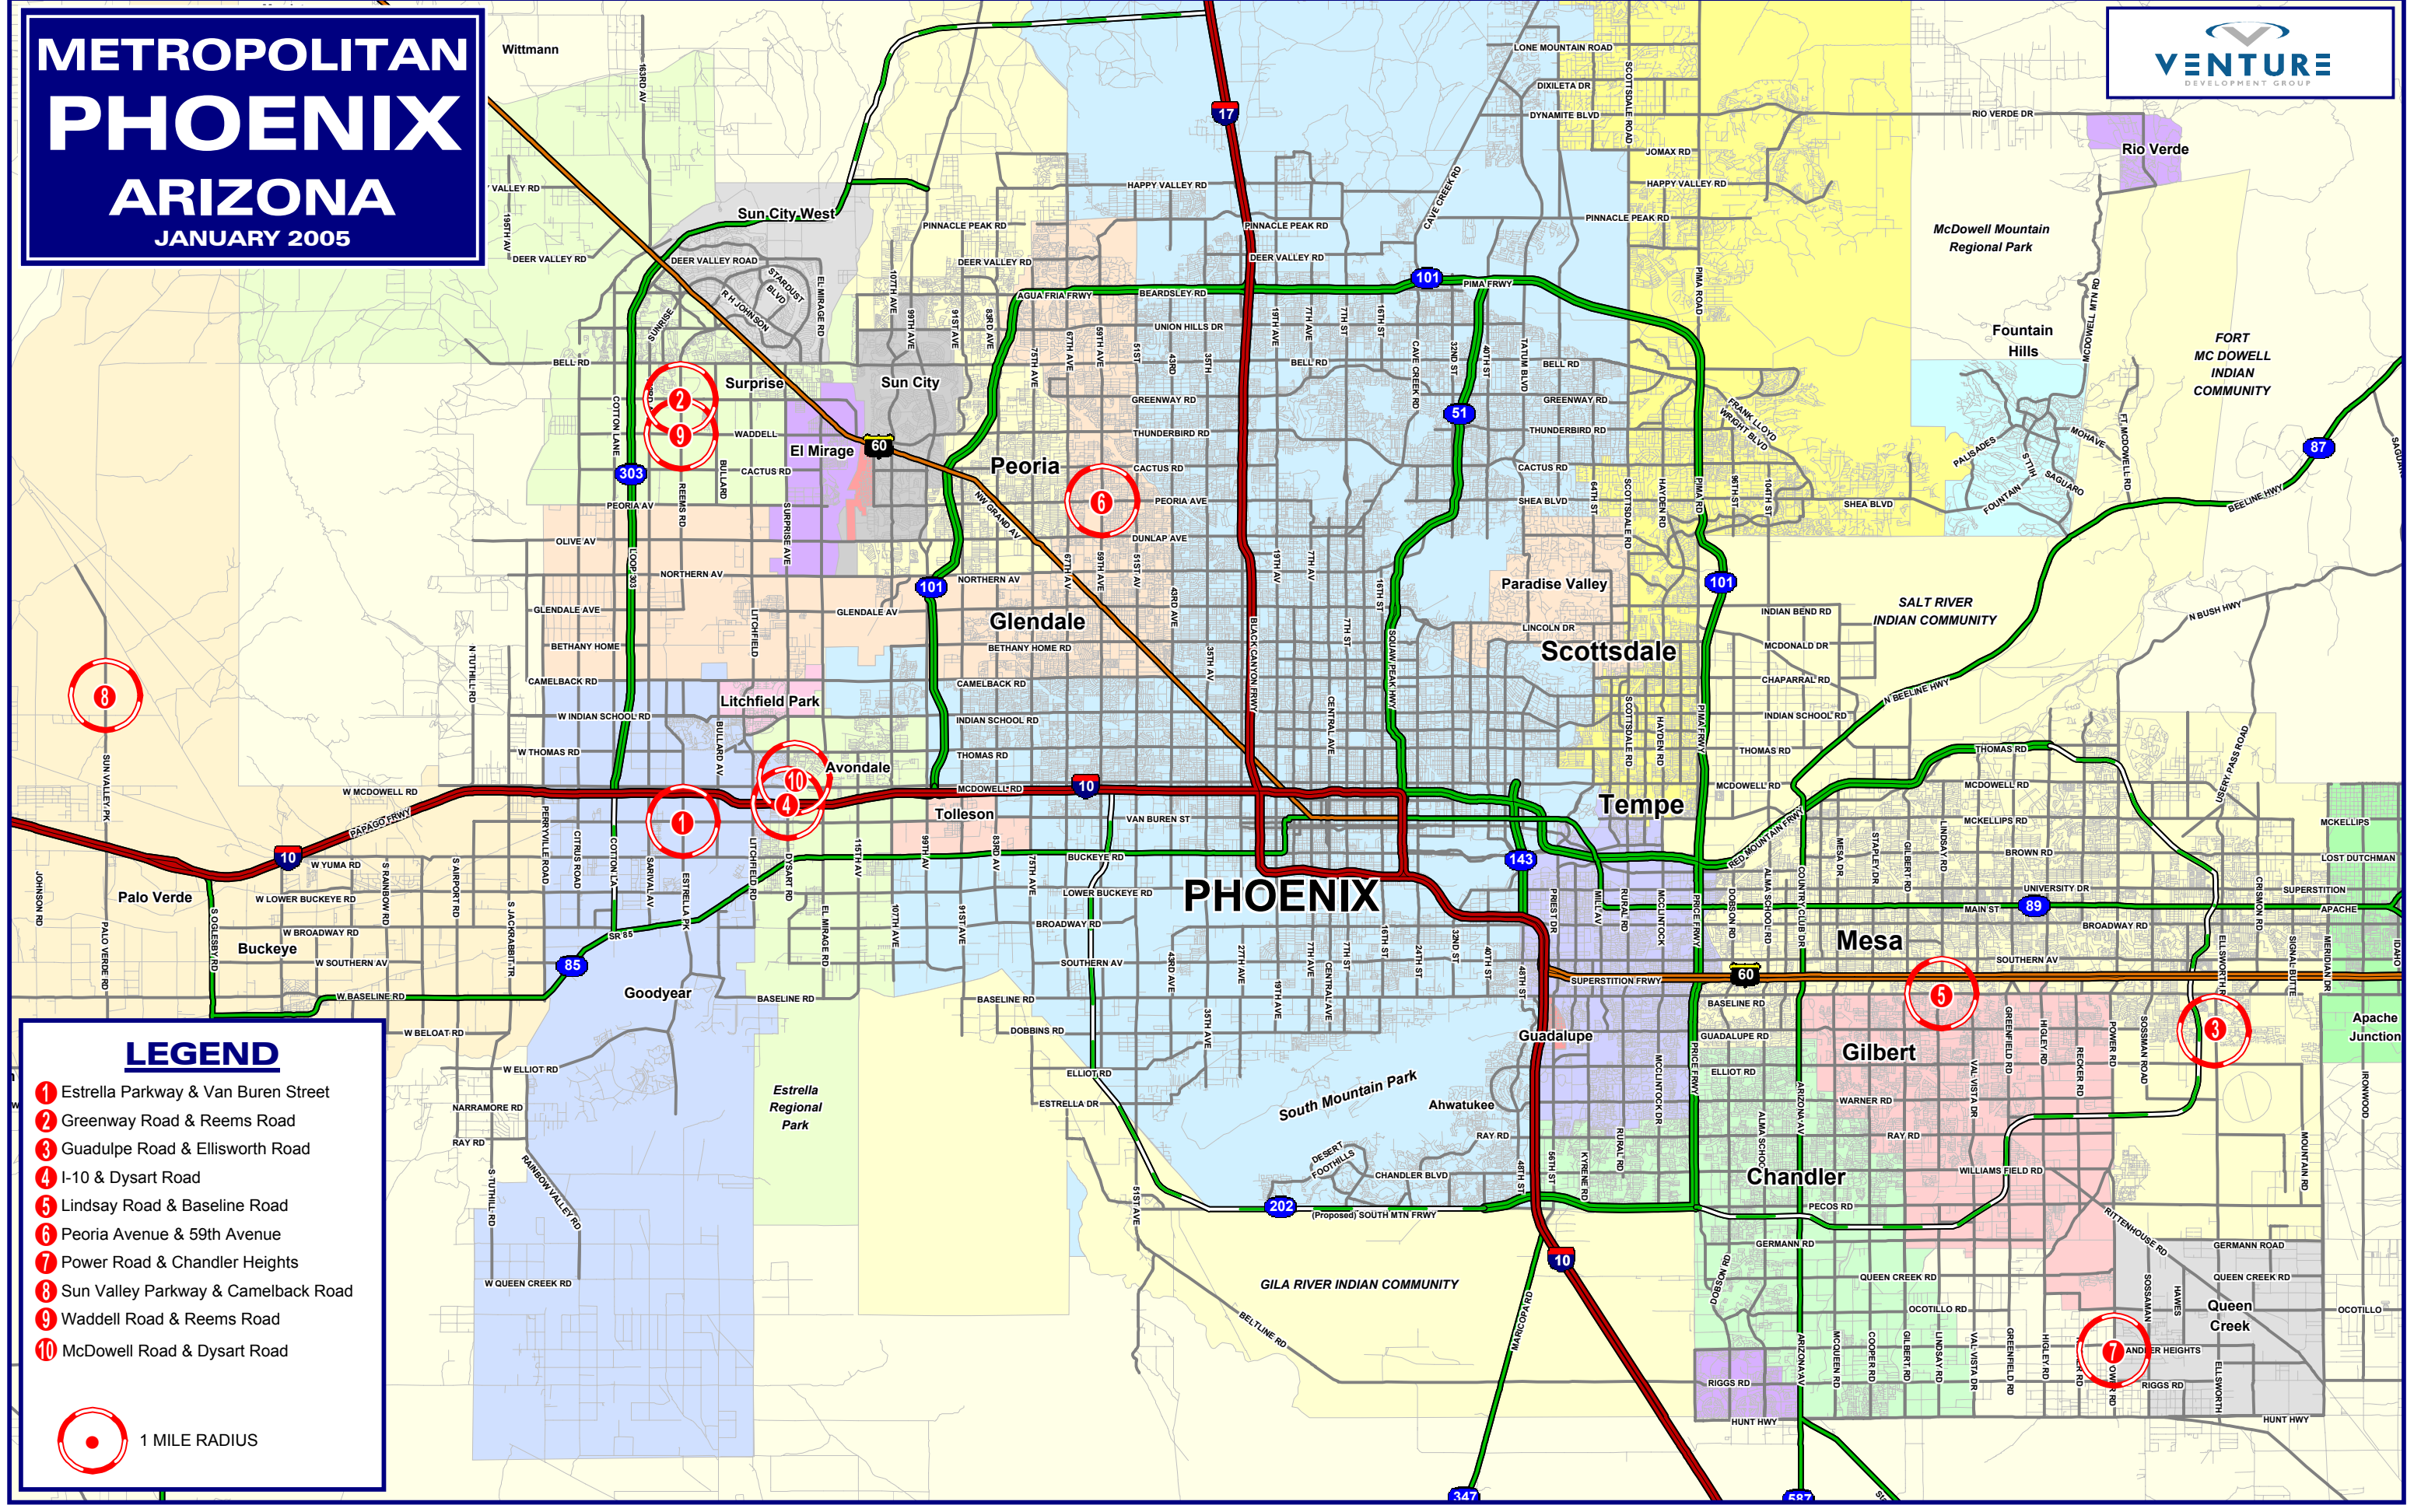

METROPOLITAN PHOENIX ARIZONA

JANUARY 2005

LEGEND

- 1 Estrella Parkway & Van Buren Street
- 2 Greenway Road & Reems Road
- 3 Guadalupe Road & Ellsworth Road
- 4 I-10 & Dysart Road
- 5 Lindsay Road & Baseline Road
- 6 Peoria Avenue & 59th Avenue
- 7 Power Road & Chandler Heights
- 8 Sun Valley Parkway & Camelback Road
- 9 Waddell Road & Reems Road
- 10 McDowell Road & Dysart Road